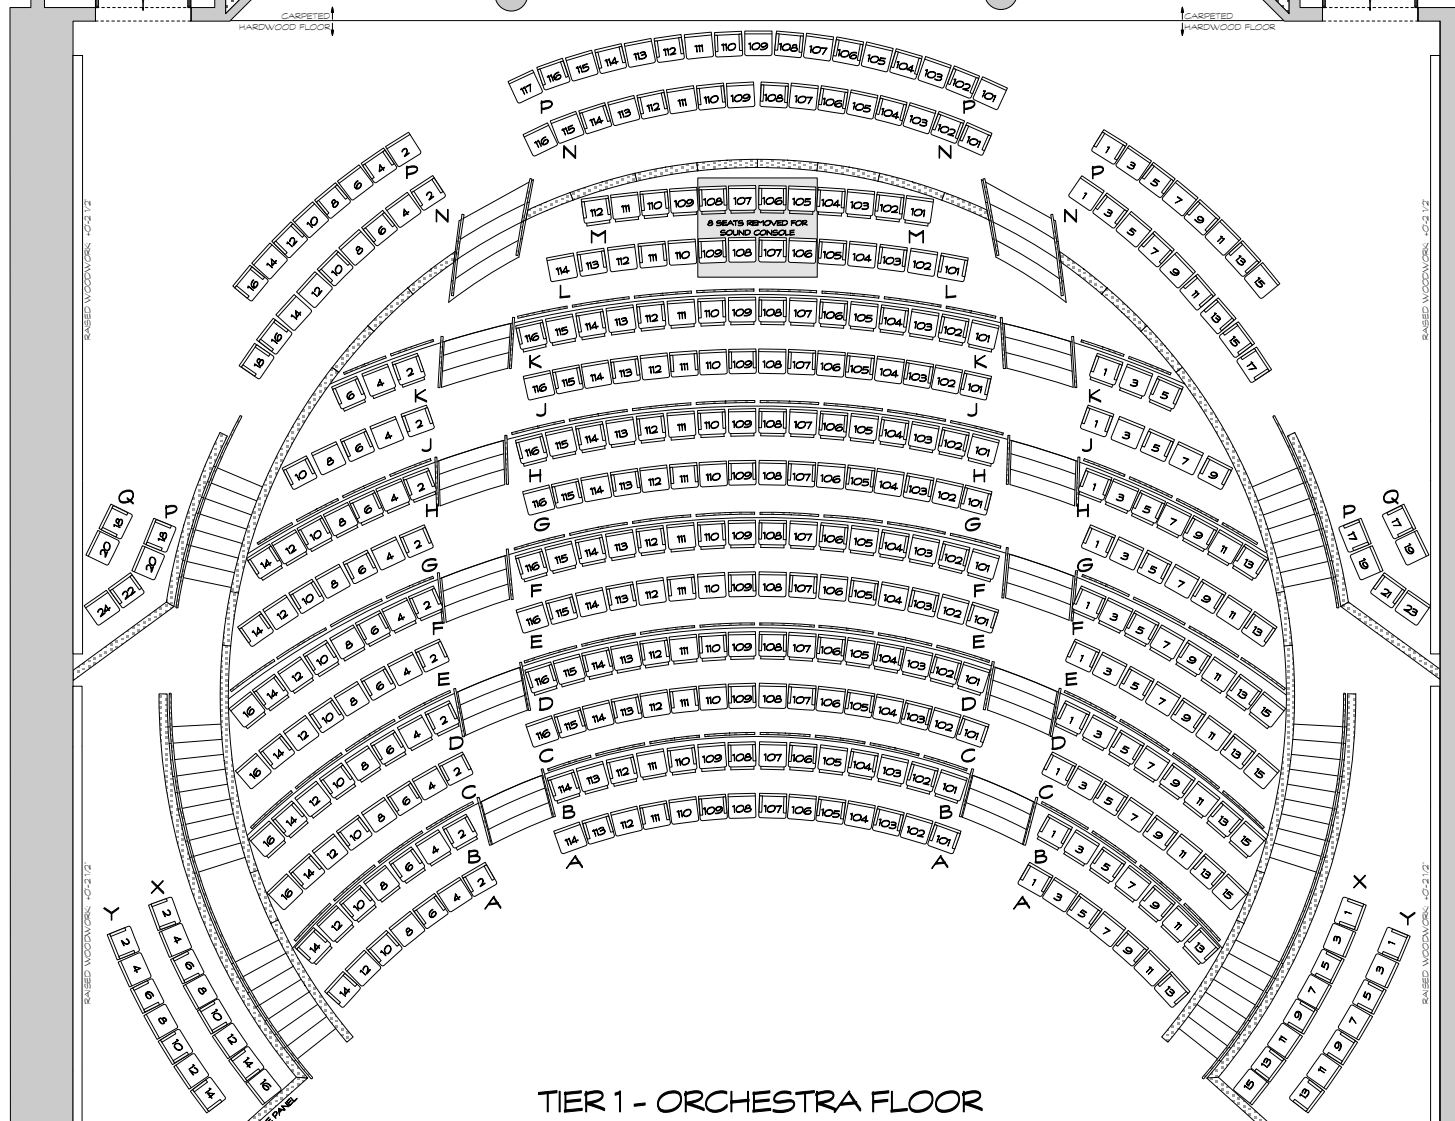

PATRON ENTRANCE
DOOR E - MEZZANINE

PATRON ENTRANCE
DOOR G - MEZZANINE

PATRON ENTRANCE
DOOR F - MEZZANINE

TIER 7 - MEZZANINE

TIER 1 - ORCHESTRA FLOOR

THE ALLEN ROOM CONCERT SEATING "A"

TOTAL AVAILABLE SEATING: 427
(WITH SOUND CONSOLE IN PLACE: 419)

FOR SEATING REFERENCE ONLY
SUBJECT TO CHANGE

01.05.09
NO SCALE